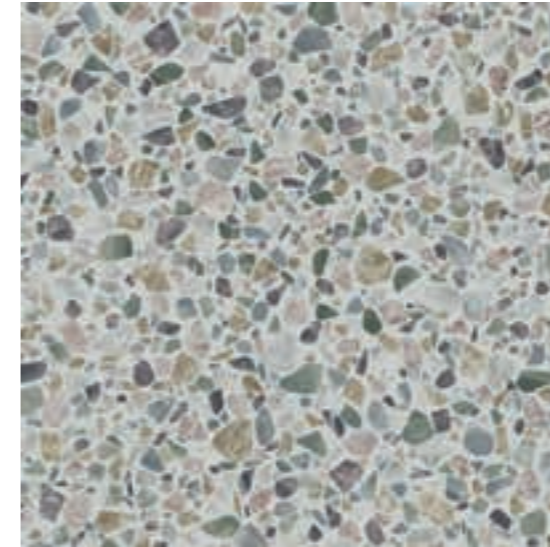

SHARDS 9 MM

0013145
WHITE SHARDS LUX 3D
120x120