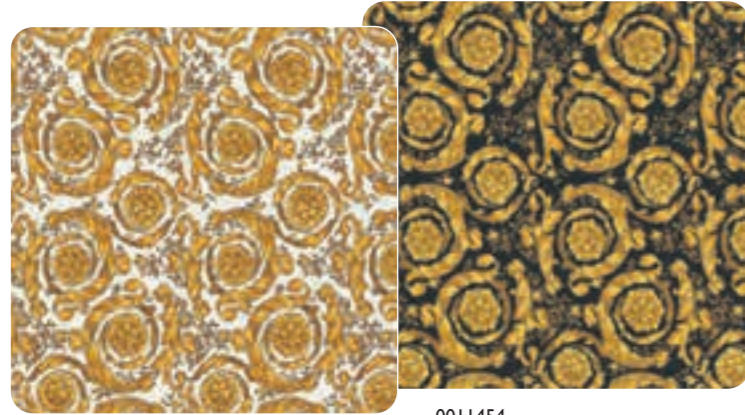

The Wall Decor Manifesto, 120x280 cm slabs, mix perfectly with the colours of the Gemstone series achieving a greater number of decorative combinations that meet the most heterogeneous demands.

BAROCCO